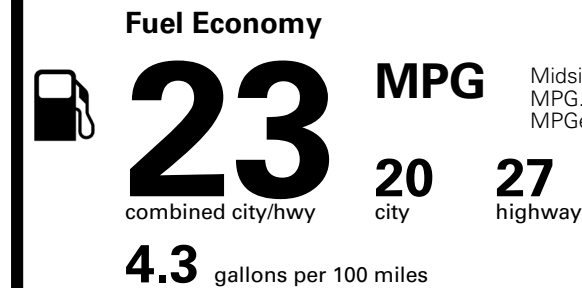

Proudly Supporting Hyundai Hope on Wheels and the Fight Against Pediatric Cancer Since 1998

Fuel Economy and Environment

Gasoline Vehicle

Midsized Cars range from 15 to 137 MPG. The best vehicle rates 146 MPGe.